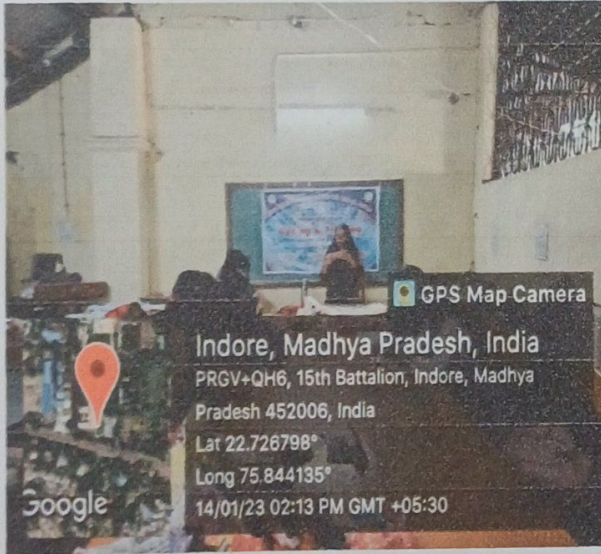

GPS Map Camera

Indore, Madhya Pradesh, India

PRGV+QH6, 15th Battalion, Indore, Madhya Pradesh 452006, India

Lat 22.726798°

Long 75.844135°

14/01/23 02:13 PM GMT +05:30

Google