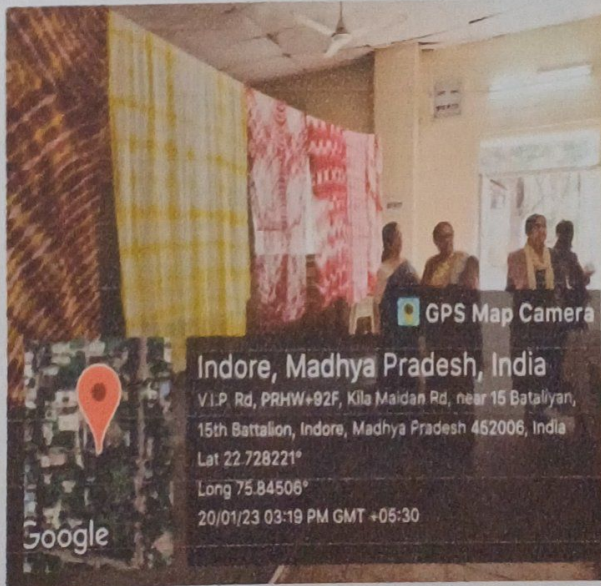

GPS Map Camera

Indore, Madhya Pradesh, India

V.I.P. Rd, PRHW+92F, Kila Maidan Rd, near 15 Bataliyan, 15th Battalion, Indore, Madhya Pradesh 452006, India

Lat 22.728221°

Long 75.84506°

20/01/23 03:19 PM GMT +05:30

Google